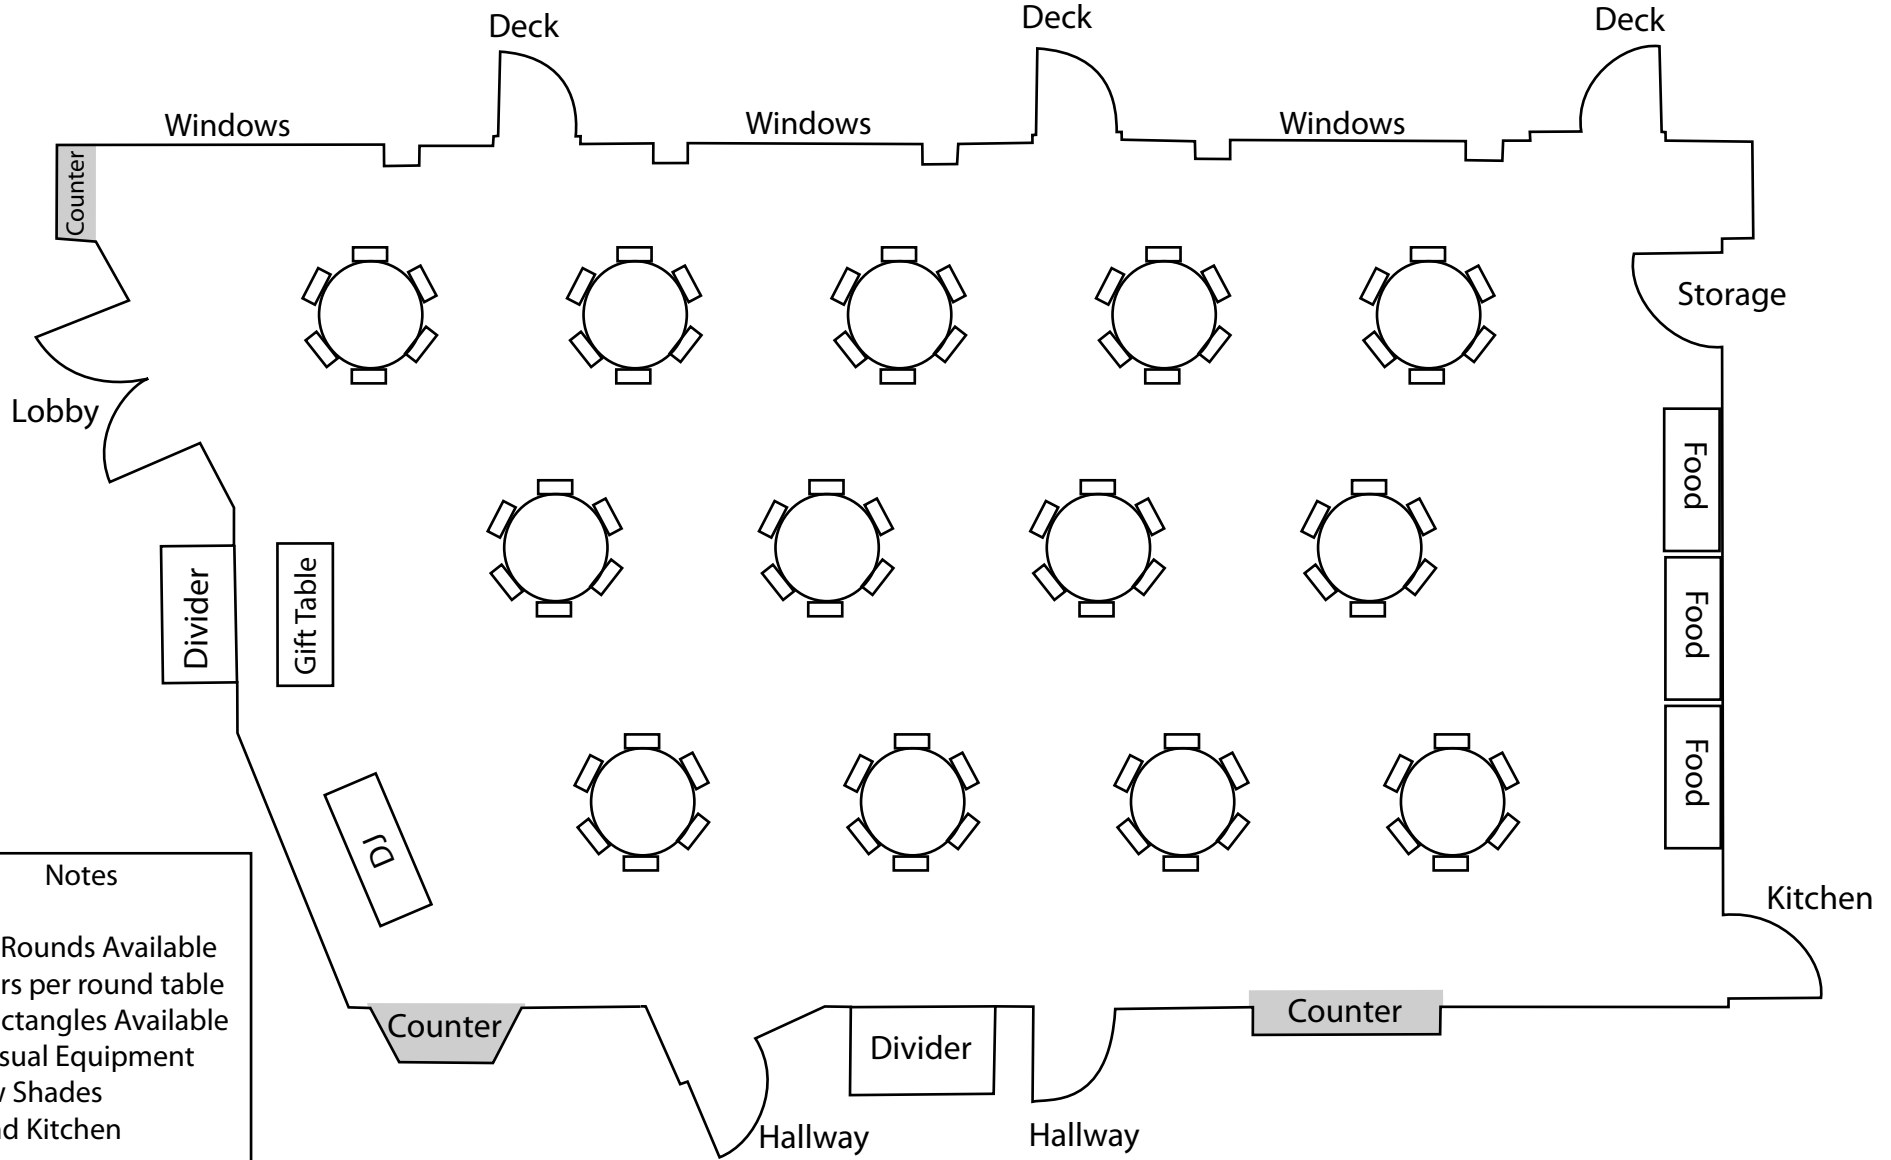

CREC- Multi-Purpose Room

Accommodates up to 100 people

Notes

- 16 - 60" Rounds Available
- 6-8 chairs per round table
- 5'x2' Rectangles Available
- Audiovisual Equipment
- Window Shades
- Deck and Kitchen